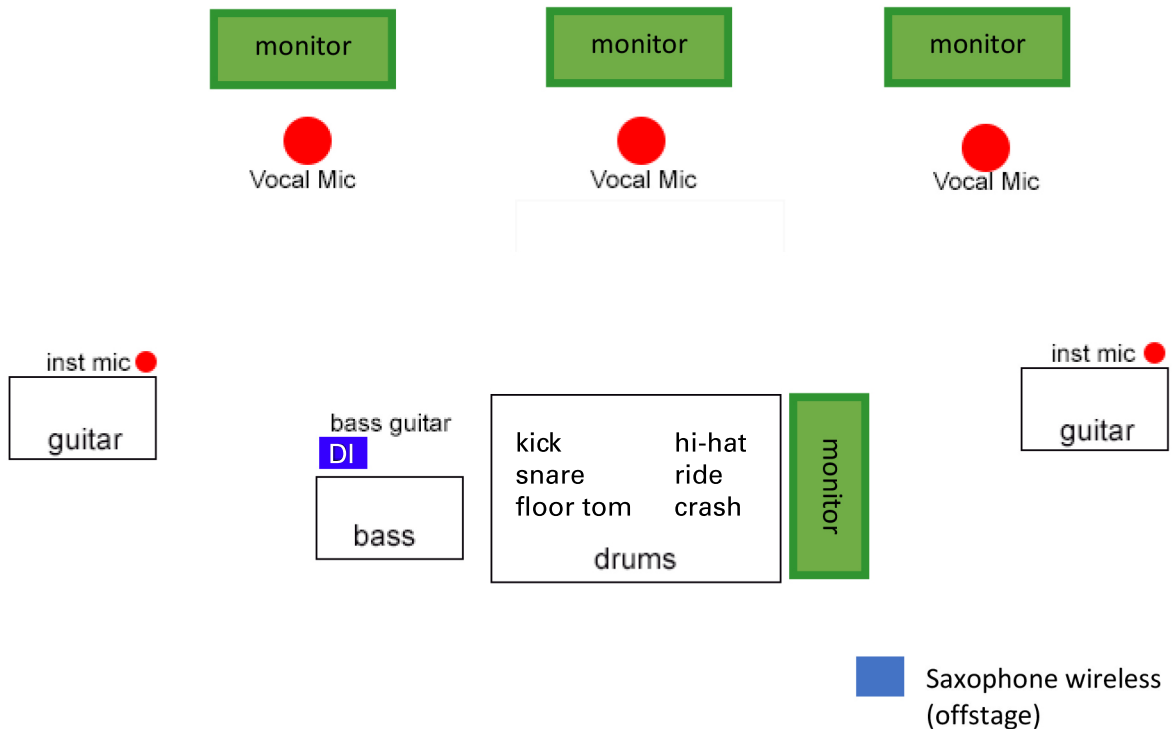

Out of Favor Boys

Stage Plot

Notes

1. Guitar players prefer Shure SM57, Sennheiser e609 or comparable microphones.
2. Saxophone wireless has 1/4 inch out and can be placed anywhere near stage or soundboard.